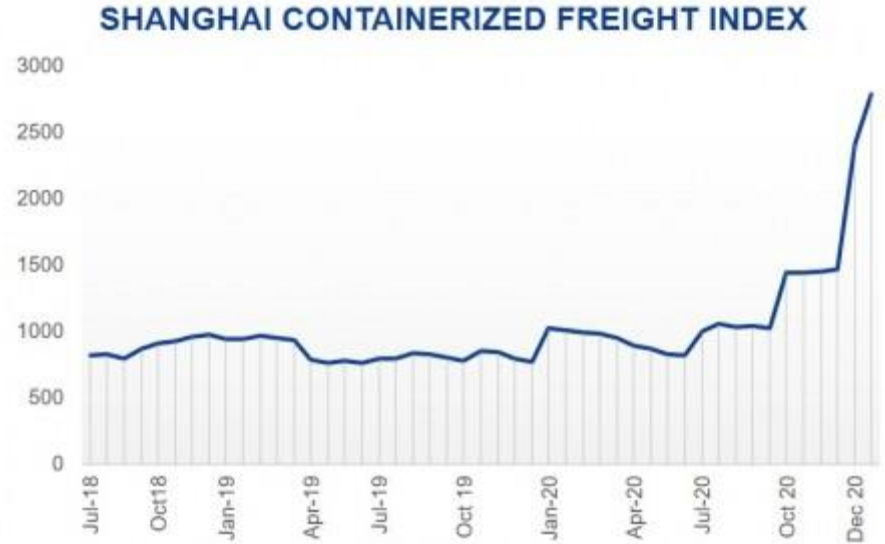

- Current development based on World Container Index and Shanghai Containerized Freight Index.

Source: Drewry; USD per 40ft container

Source: Shanghai Shipping Exchange;
USD per TEU except US routings USD per FEU