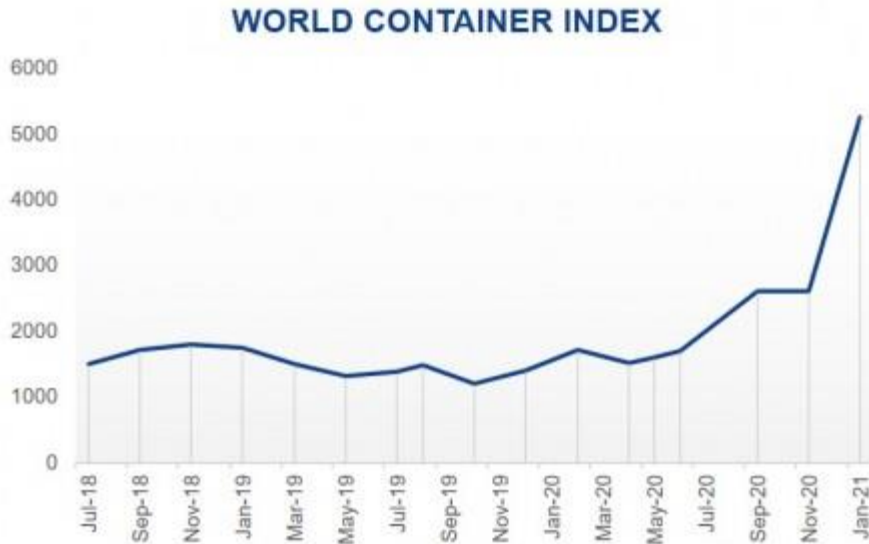

- Current development based on World Container Index and Shanghai Containerized Freight Index.

Source: Drewry; USD per 40ft container

Source: Shanghai Shipping Exchange;
USD per TEU except US routings USD per FEU